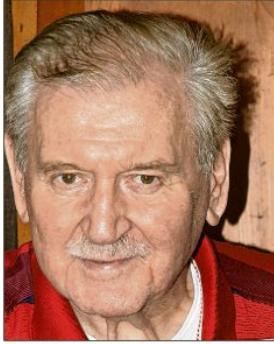

Tief erschüttert geben wir das Ableben unseres Freundes

Hermann Eppacher

Bankdirektor i. R

* 2.3.1938 † 31.12.2017

bekannt und bedanken uns für seine
langjährige und hilfsbereite Freundschaft.

Deine Freunde der MAGU

Ekki, Georg, Hans, Hansjörg, Luis, Paul,
Siggli M, Siggli R, Toni und Volli