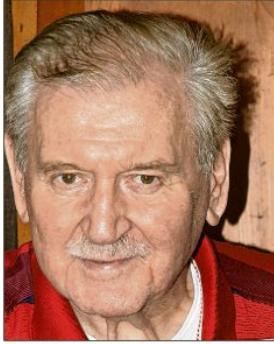

A close-up photograph of a lit candle, held gently in two hands. The candle is the central focus, with a bright flame and a warm, orange glow. The hands are softly lit by the candle's light, creating a somber and intimate atmosphere. The background is dark, making the candle and hands stand out.

# KONDOLENZEN

Hermann Eppacher

Tief erschüttert geben wir das Ableben unseres Freundes