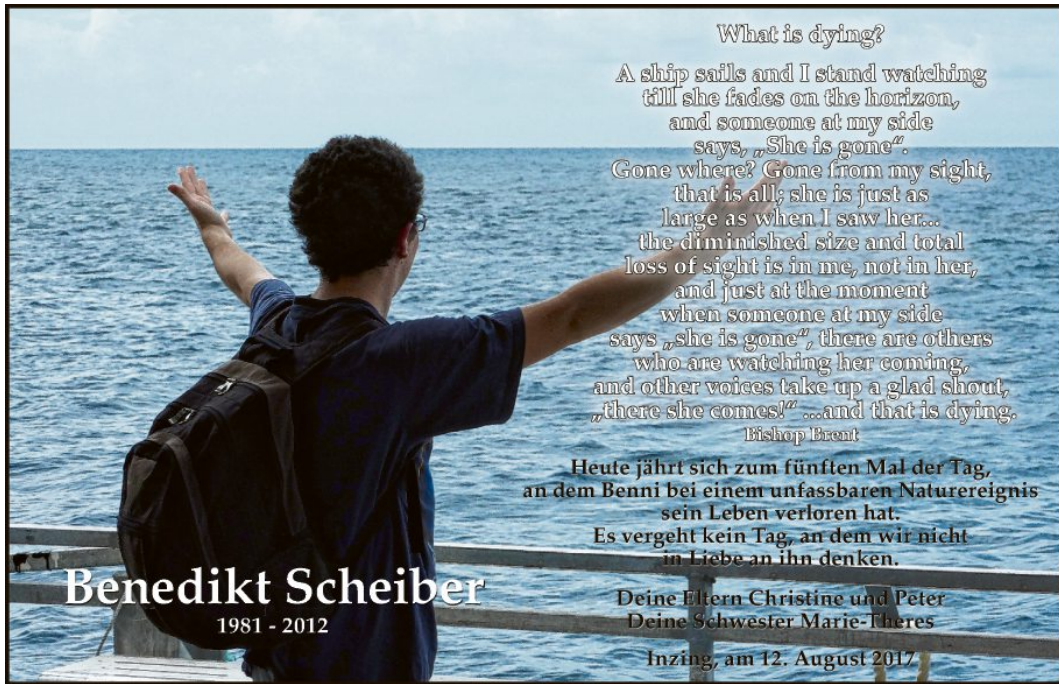

Gedenkerzen