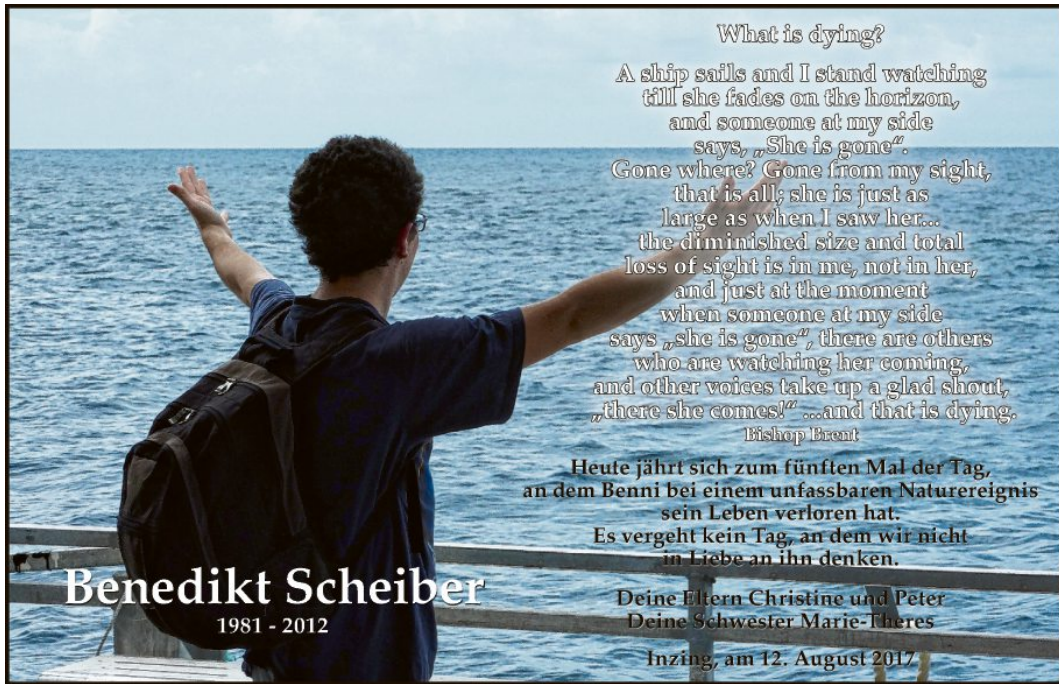

A close-up photograph of a lit candle, held gently in two hands. The candle is the central focus, with a bright flame and a warm, orange glow. The hands are softly blurred, emphasizing the candle. The background is dark, making the light from the candle stand out.

# KONDOLENZEN

Benedikt Scheiber