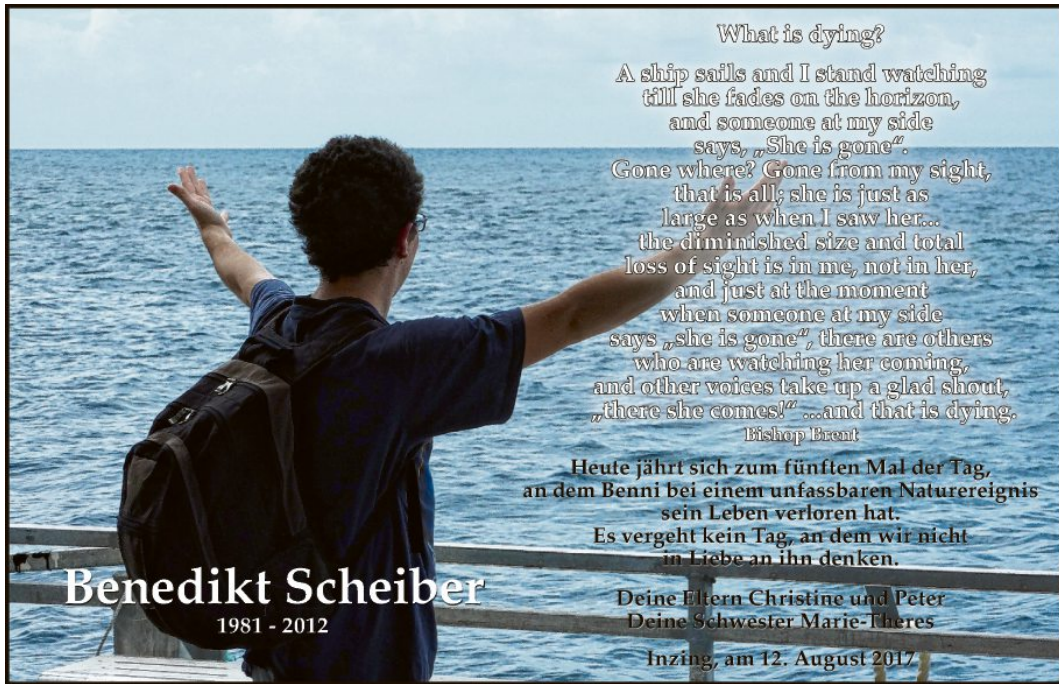

Gedenkkerzen

a Liachtl aus der
Inzinger Alm

anna schöpf-
wibmer

Ingrid Gufler
Bilgeri

a lichtl aus
ranggen

Mike Hurmann

Walter und Klara
Moser

Monika

Christa

a Kerzl aus
Neustift im
Stubaital

Andrea
Bachnetzer

In stillem
Gedenken

Christl
Oberthanner mit
Fam.