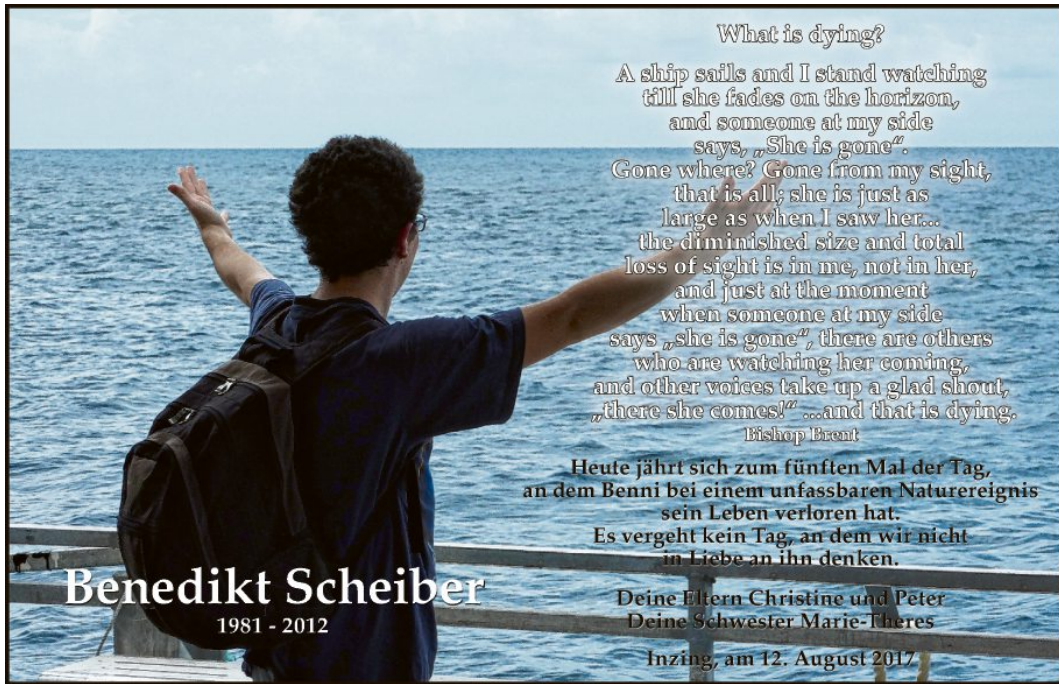

A close-up photograph of a lit candle, held gently in two hands. The candle is the central focus, with a bright flame and a warm, orange glow. The hands are softly lit by the candle's light, creating a somber and intimate atmosphere. The background is dark, making the candle and hands stand out.

# KONDOLENZEN

Benedikt Scheiber